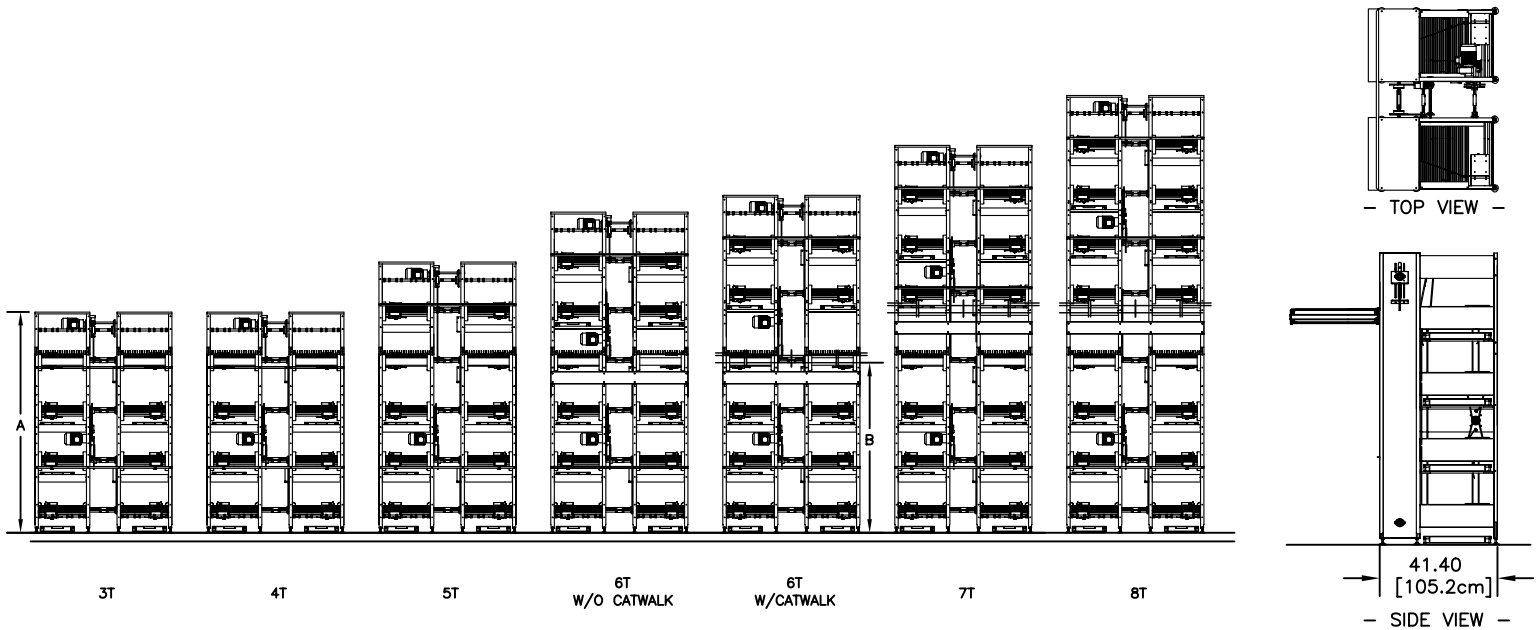

The EggCellent's special egg conveying chain is made of interlocked plastic module parts, which will not stretch and requires no lubrication. These chain modules feature integrated soft padding for impact protection, providing gentle egg transport.

EggCellent Collector Heights - Univent Layer Cages

#TIERS		3	4	5	6T W/O CATWALK	6T W/CATWALK	7	8
(A) - ELEVATOR HEIGHT	Inches	102.76	102.76	125.98	149.21	157.09	180.31	203.54
	mm	2610	2610	3200	3790	3990	4580	5170
(B) - OPENING BELOW WALKWAY	Inches	NA	NA	NA	NA	79.12	102.35	102.35
	mm	NA	NA	NA	NA	2010	2600	2600