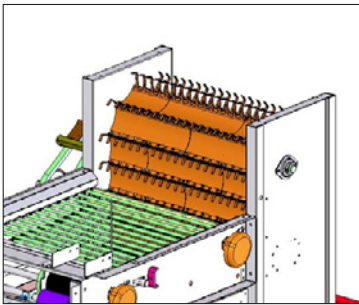

Big Dutchman®

EggCellent

Egg Collector

Big Dutchman's EggCellent egg collector uses an innovative design to provide high volume egg collection with less adjustments and maintenance while providing protection for the egg, minimizing cracks and checks.

The EggCellent's special egg conveying chain is made of interlocked plastic module parts, which will not stretch and requires no lubrication. These chain modules feature integrated soft padding for impact protection, providing gentle egg transport.

EggCellent Collector Heights - Univent Layer Cages

#TIERS		3	4	5	6T W/O CATWALK	6T W/CATWALK	7	8
(A) - ELEVATOR HEIGHT	Inches	102.76	102.76	125.98	149.21	157.09	180.31	203.54
	mm	2610	2610	3200	3790	3990	4580	5170
(B) - OPENING BELOW WALKWAY	Inches	NA	NA	NA	NA	79.12	102.35	102.35
	mm	NA	NA	NA	NA	2010	2600	2600