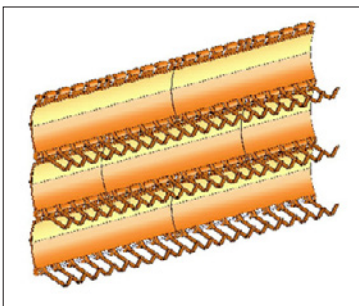

Big Dutchman®

EggCellent

Egg Collector

Big Dutchman's EggCellent egg collector uses an innovative design to provide high volume egg collection with less adjustments and maintenance while providing protection for the egg, minimizing cracks and checks.

The EggCellent's special egg conveying chain is made of interlocked plastic module parts, which will not stretch and requires no lubrication. These chain modules feature integrated soft padding for impact protection, providing gentle egg transport.

EggCellent Collector Heights - Univent Layer Cages

#TIERS		3	4	5	6T W/O CATWALK	6T W/CATWALK	7	8
(A) - ELEVATOR HEIGHT	Inches	102.76	102.76	125.98	149.21	157.09	180.31	203.54
	mm	2610	2610	3200	3790	3990	4580	5170
(B) - OPENING BELOW WALKWAY	Inches	NA	NA	NA	NA	79.12	102.35	102.35
	mm	NA	NA	NA	NA	2010	2600	2600