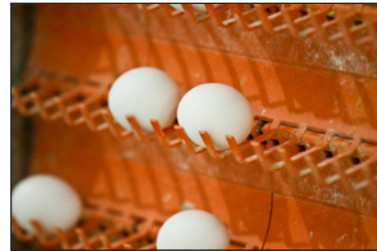

Big Dutchman®

EggCellent

Egg Collector

Big Dutchman's EggCellent egg collector uses an innovative design to provide high volume egg collection with less adjustments and maintenance while providing protection for the egg, minimizing cracks and checks.

The EggCellent's special egg conveying chain is made of interlocked plastic module parts, which will not stretch and requires no lubrication. These chain modules feature integrated soft padding for impact protection, providing gentle egg transport.