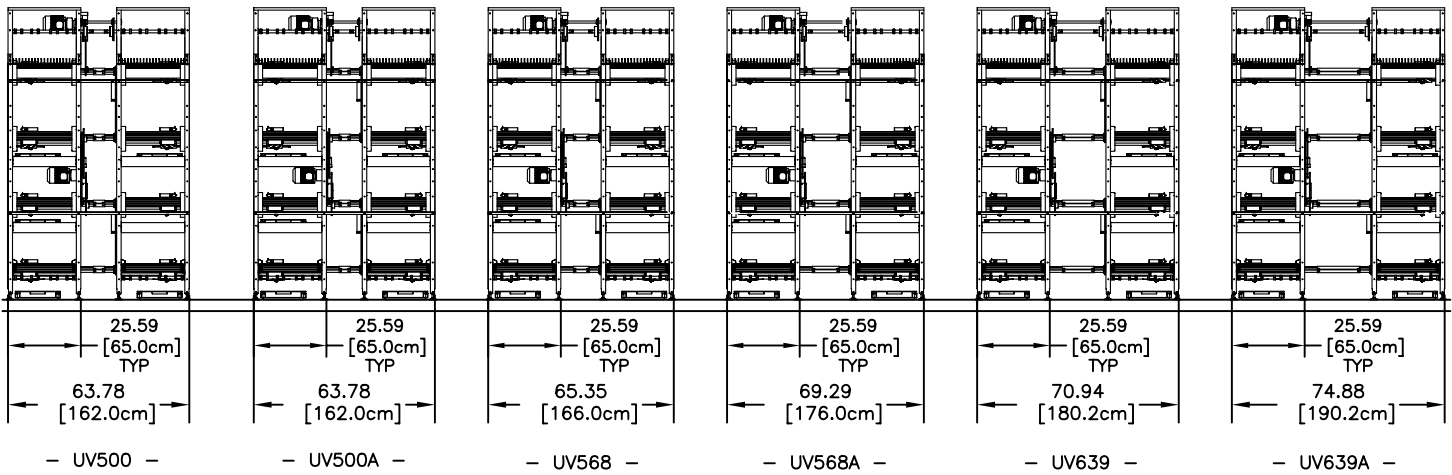

The EggCellent's special egg conveying chain is made of interlocked plastic module parts, which will not stretch and requires no lubrication. These chain modules feature integrated soft padding for impact protection, providing gentle egg transport.

EggCellent Collector Heights - Univent Layer Cages

#TIERS		3	4	5	6T W/O CATWALK	6T W/CATWALK	7	8
(A) - ELEVATOR HEIGHT	Inches	102.76	102.76	125.98	149.21	157.09	180.31	203.54
	mm	2610	2610	3200	3790	3990	4580	5170
(B) - OPENING BELOW WALKWAY	Inches	NA	NA	NA	NA	79.12	102.35	102.35
	mm	NA	NA	NA	NA	2010	2600	2600