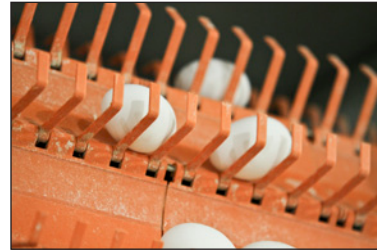

Big Dutchman®

EggCellent

Egg Collector

Big Dutchman's EggCellent egg collector uses an innovative design to provide high volume egg collection with less adjustments and maintenance while providing protection for the egg, minimizing cracks and checks.

The EggCellent's special egg conveying chain is made of interlocked plastic module parts, which will not stretch and requires no lubrication. These chain modules feature integrated soft padding for impact protection, providing gentle egg transport.